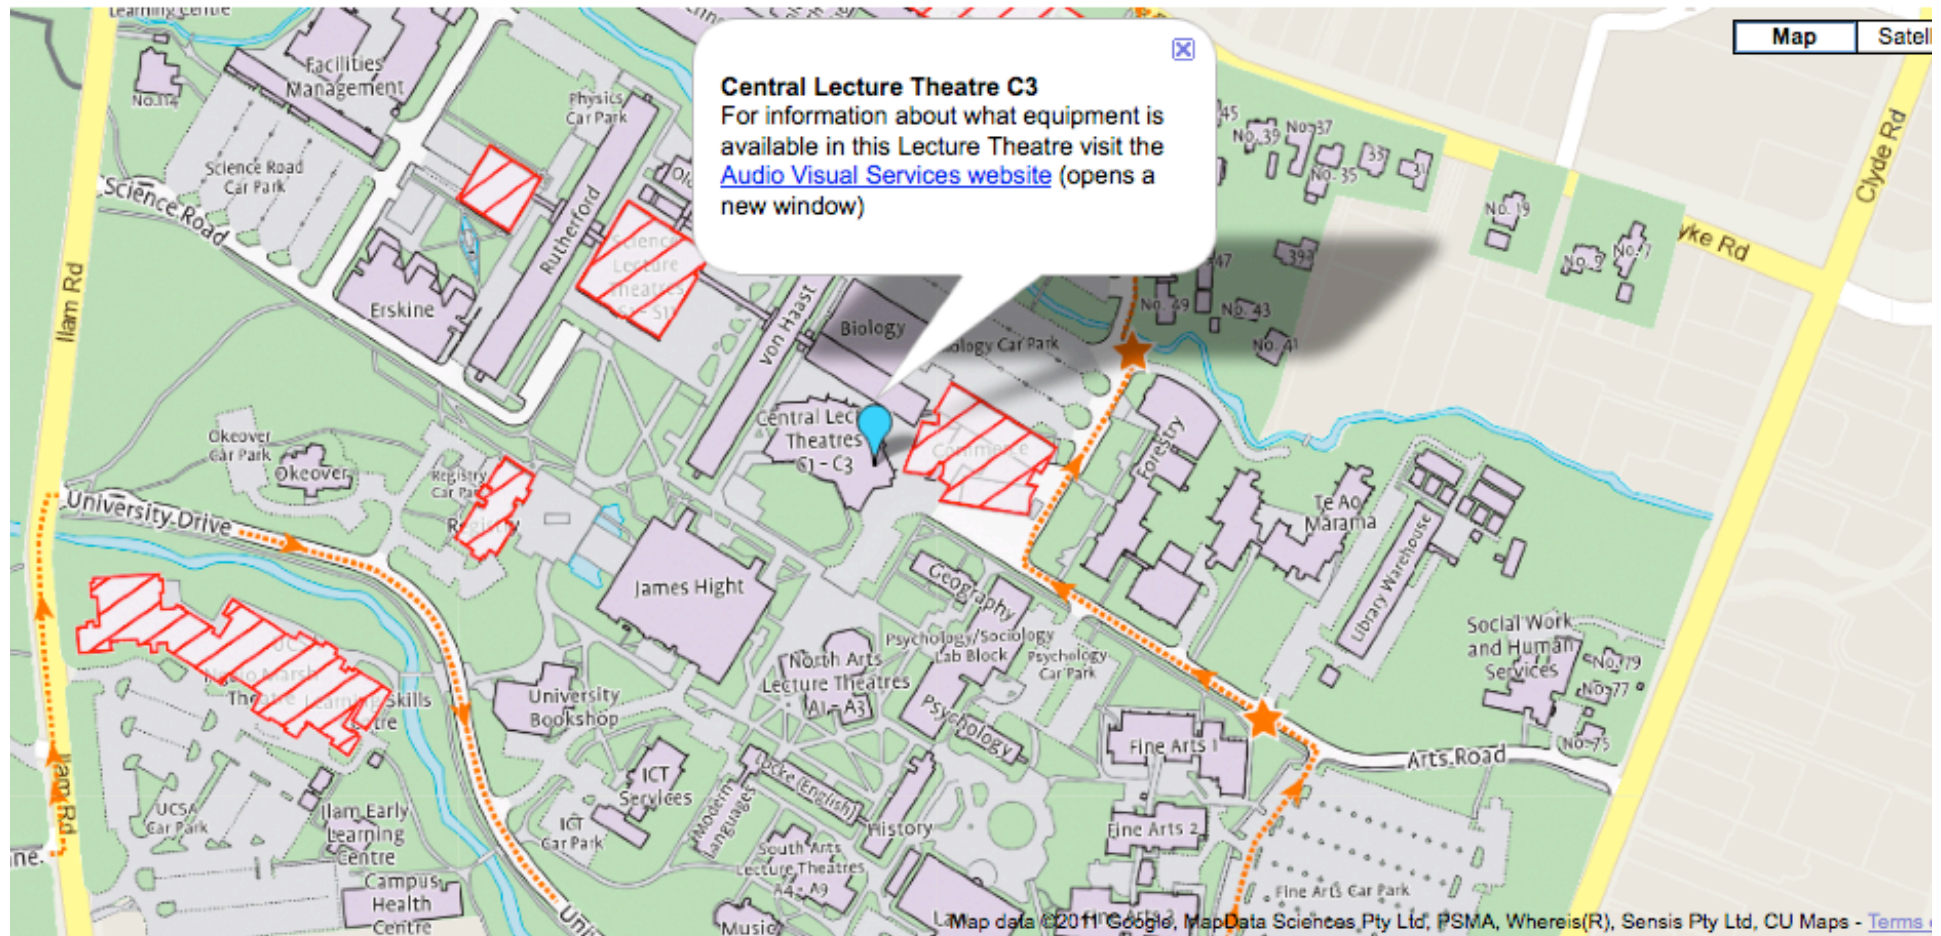

# 2011 NZGeMS - SINNZ Joint Conference Location Map

## Central Lecture Theatres, University of Canterbury, Christchurch

The Metro #3 Bus route connects campus (@ Ilam Road) to the airport. <http://www.metroinfo.co.nz/3-sumner.html>